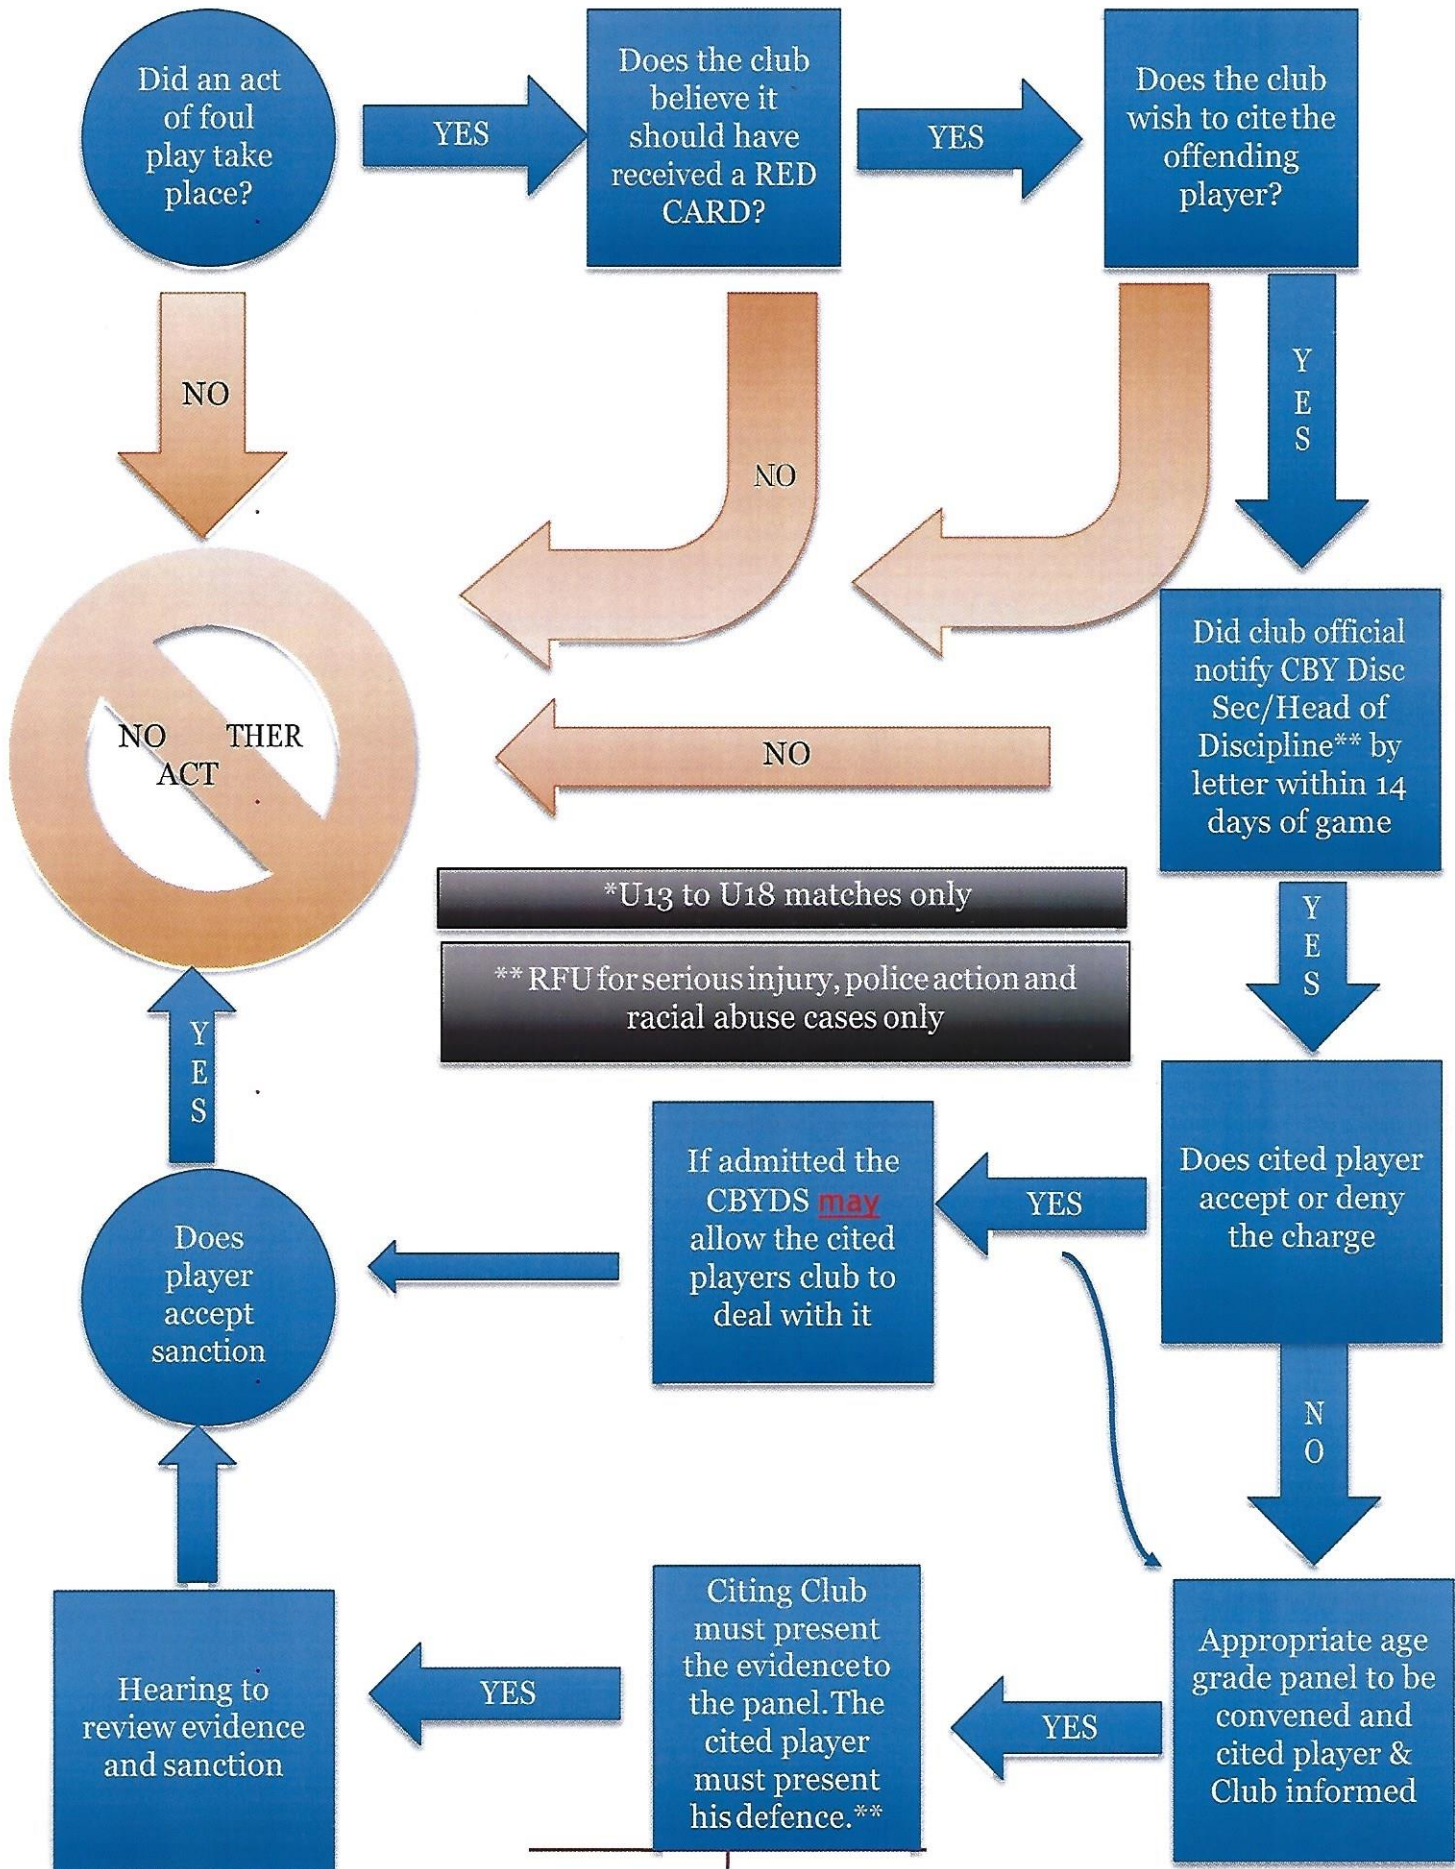

RUGBY FOOTBALL UNION

CITING FLOW CHARTS

HOW TO INITIATE AN AGE GRADE CLUB ON CLUB CITING*

*U13 to U18 matches only

** RFU for serious injury, police action and racial abuse cases only

TEAMWORK RESPECT ENJOYMENT DISCIPLINE SPORTSMANSHIP

'England Rugby' and the RFU Rose are trade marks of the Rugby Football Union

Guide to clubs issuing an age grade club on club citing

APPEAL PROCESS